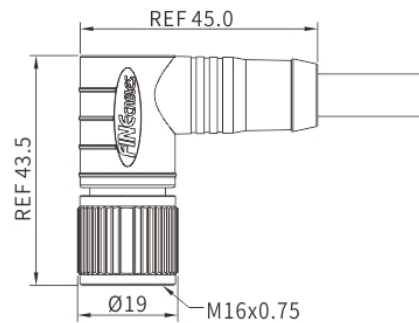

Product description	M16 Female Angled Connector, Molded Cable, Contacts: 7-a, Unshielded, IP65/IP67
Part no.	MA16FAF07ARA

Illustration

Scale drawing

You can find the assembly instructions on the next page.

General features

Part no.	MA16FAF07ARA
Standard	IEC 61076-2-106
Ambient temperature	-25°C ~ +85°C (flexible installation)
Ambient temperature	-40°C ~ +85°C (fixed installation)
IP rating	IP65, IP67 in locked condition
Mating endurance	>100 cycles

Electrical parameters

Insulation resistance	≥100MΩ
Contact resistance	≤5mΩ
Shielding	Unavailable
Rated current	5A(40°C)
Rated voltage	63V AC/DC
Wire gauge	0.75~0.25mm <sup>2</sup> (AWG18~20)

Material

Product description	M16 Female Angled Connector, Molded Cable, Contacts: 7-a, Unshielded, IP65/IP67
Part no.	MA16FAF07ARA
Connector insert	PBT
Connector contacts	Brass with gold plated
Connector overmold	TPU
Coupling nut/screw	Zinc alloy with nickel plated
Seal/O-ring	NBR/FKM