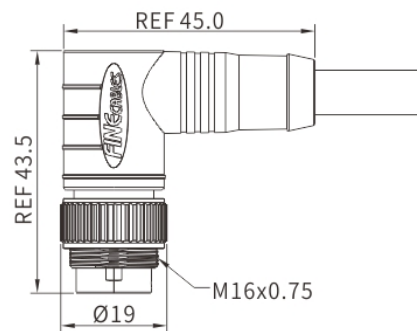

Product description  
Part no.

M16 Male Angled Connector, Molded Cable, Contacts: 8, Unshielded, IP65/IP67  
MA16MAF08RA

Illustration

Scale drawing

You can find the assembly instructions on the next page.

General features

Part no.	MA16MAF08RA
Standard	IEC 61076-2-106
Ambient temperature	-25°C ~ +85°C (flexible installation)
Ambient temperature	-40°C ~ +85°C (fixed installation)
IP rating	IP65, IP67 in locked condition
Mating endurance	>100 cycles

Electrical parameters

Insulation resistance	≥100MΩ
Contact resistance	≤5mΩ
Shielding	Unavailable
Rated current	5A(40°C)
Rated voltage	32V AC/DC
Wire gauge	0.75~0.25mm <sup>2</sup> (AWG18~20)

Material

Product description	M16 Male Angled Connector, Molded Cable, Contacts: 8, Unshielded, IP65/IP67
Part no.	MA16MAF08RA
Connector insert	PBT
Connector contacts	Brass with gold plated
Connector overmold	TPU
Coupling nut/screw	Zinc alloy with nickel plated
Seal/O-ring	NBR/FKM