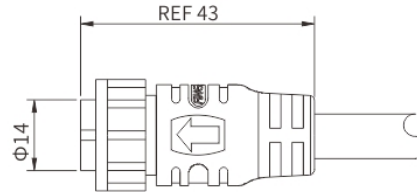

Product description	M16 Male Straight Connector, Molded Cable, Quick-lock, Contacts: 8, Unshielded, IP65/IP67
Part no.	MA16MAQ08ST

Illustration

Scale drawing

You can find the assembly instructions on the next page.

Material

Connector insert	PA+GF
------------------	-------

Product description	M16 Male Straight Connector, Molded Cable, Quick-lock, Contacts: 8, Unshielded, IP65/IP67
Part no.	MA16MAQ08ST
Connector contacts	Brass with gold plated
Connector overmold	TPU
Quick-lock Fix-cap	PA+GF
Seal/O-ring	FKM