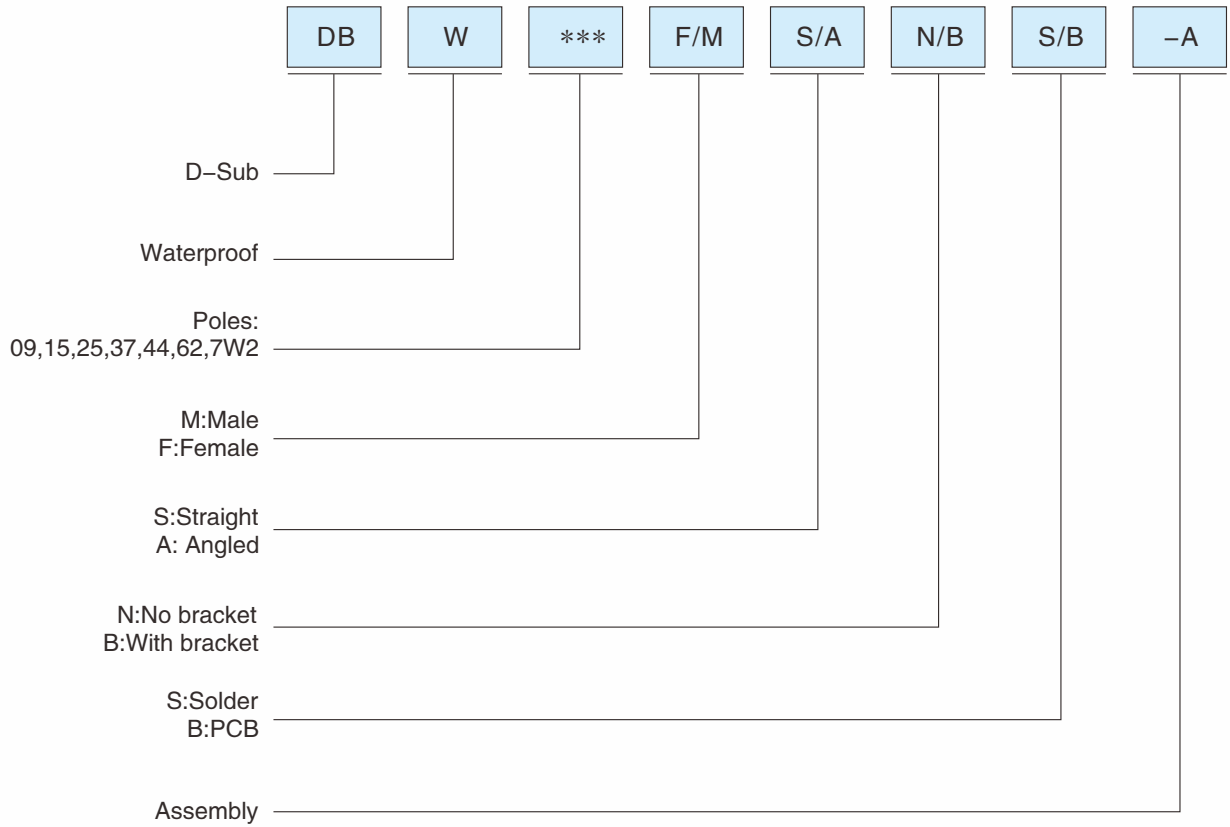

How To Order Part Number

Waterproof D-Sub connectors

Example: DBW09FSNS
 DBW15MABB
 DBW7W2MABS
 DBW15MSNS-A

D-Sub Pins layout